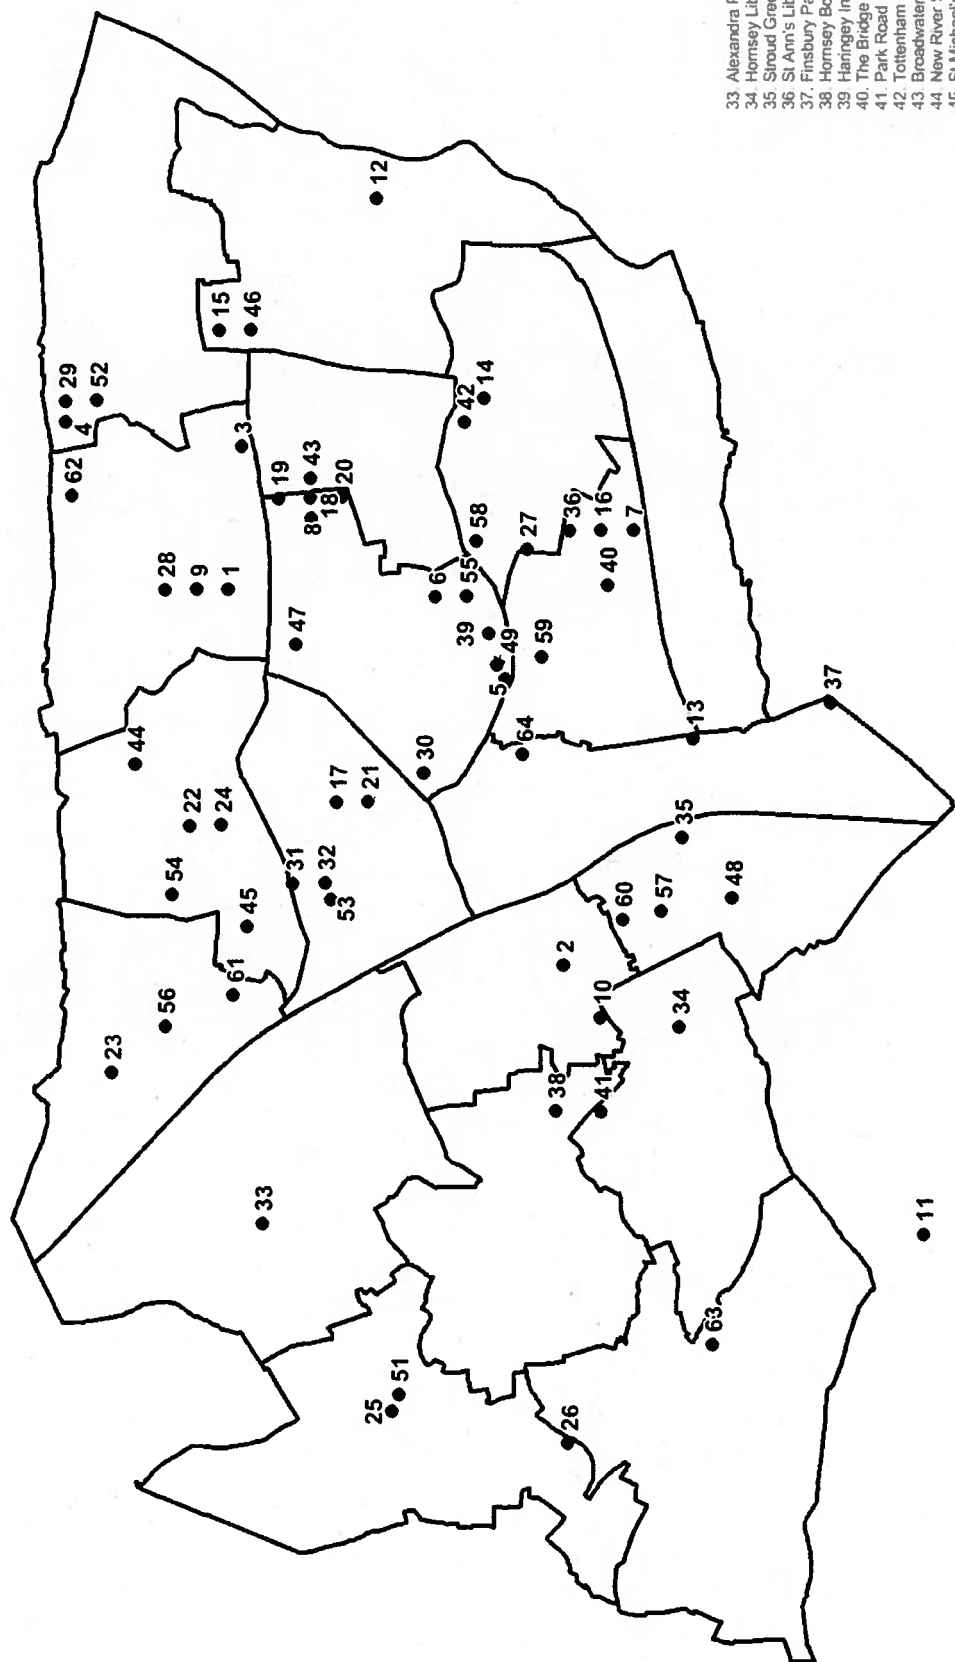

# Location of activities for older people in Haringey

- 1 Age UK Haringey
- 2 Hornsey Historical Society Haringey
- 3 Bruce Castle Museum
- 4 Tottenham's Civic Society
- 5 Millennium Centre
- 6 Goan Centre
- 7 St Ann's Library
- 8 Broadwater Farm Community Centre
- 9 Haringey Stroke Club
- 10 North London YMCA
- 11 Whittington Hospital Podiatry
- 12 East Haringey Green Gym
- 13 The Conservation Volunteers
- 14 HAIL
- 15 St Mary's Church, Tottenham
- 16 St Ann's Library
- 17 The Sandlings Rose Garden and vegetable plot
- 18 Broadwater Farm Community Centre
- 19 Broadwater Farm Community Centre - Senior Citizens' Club
- 20 Different Strokes, Broadwater Farm Community Centre
- 21 The Sandbunker Community Centre
- 22 Winkfield Resource Centre
- 23 Bowes Park Community Choir
- 24 Different Strokes, Winkfield Resource Centre
- 25 Fortismere Community Choir
- 26 Highgate Choral Society
- 27 Tottenham Community Choir
- 28 Handyperson Service
- 29 Haringey Irish Cultural and Community Centre (HIC&CC)
- 30 Haringey Chinese Centre
- 31 Wood Green Learning Centre
- 32 Wood Green Central Library
- 33 Alexandra Park Library
- 34 Hornsey Library
- 35 Stroud Green and Haringey Library
- 36 St Ann's Library
- 37 Finsbury Park Bowls Club
- 38 Hornsey Bowling Club
- 39 Haringey Independent Cinema
- 40 The Bridge Renewal Trust
- 41 Park Road Pools & Fitness
- 42 Tottenham Green Leisure Centre
- 43 Broadwater Farm Community Centre
- 44 New River Sport & Fitness
- 45 St Michael's Church, Wood Green
- 46 St Mary's Church, Tottenham
- 47 St Benet Fink Church
- 48 The Parishes of St Paul's Holy Innocents Holy Trinity
- 49 St John Vianney
- 50 Finsbury Park Mosque
- 51 Muswell Hill Synagogue
- 52 Central and Caeli
- 53 The Council of Asian people
- 54 The Cypriot Community Centre
- 55 Goan Community Centre
- 56 Woodside Activity Group
- 57 Hornsey Vale Community Centre
- 58 Summerhill Social Group
- 59 Salvation Army
- 60 Abyssinia Court club
- 61 Club Anand
- 62 Ican Care
- 63 Jackson's Lane
- 64 Turkish Cypriot Community association